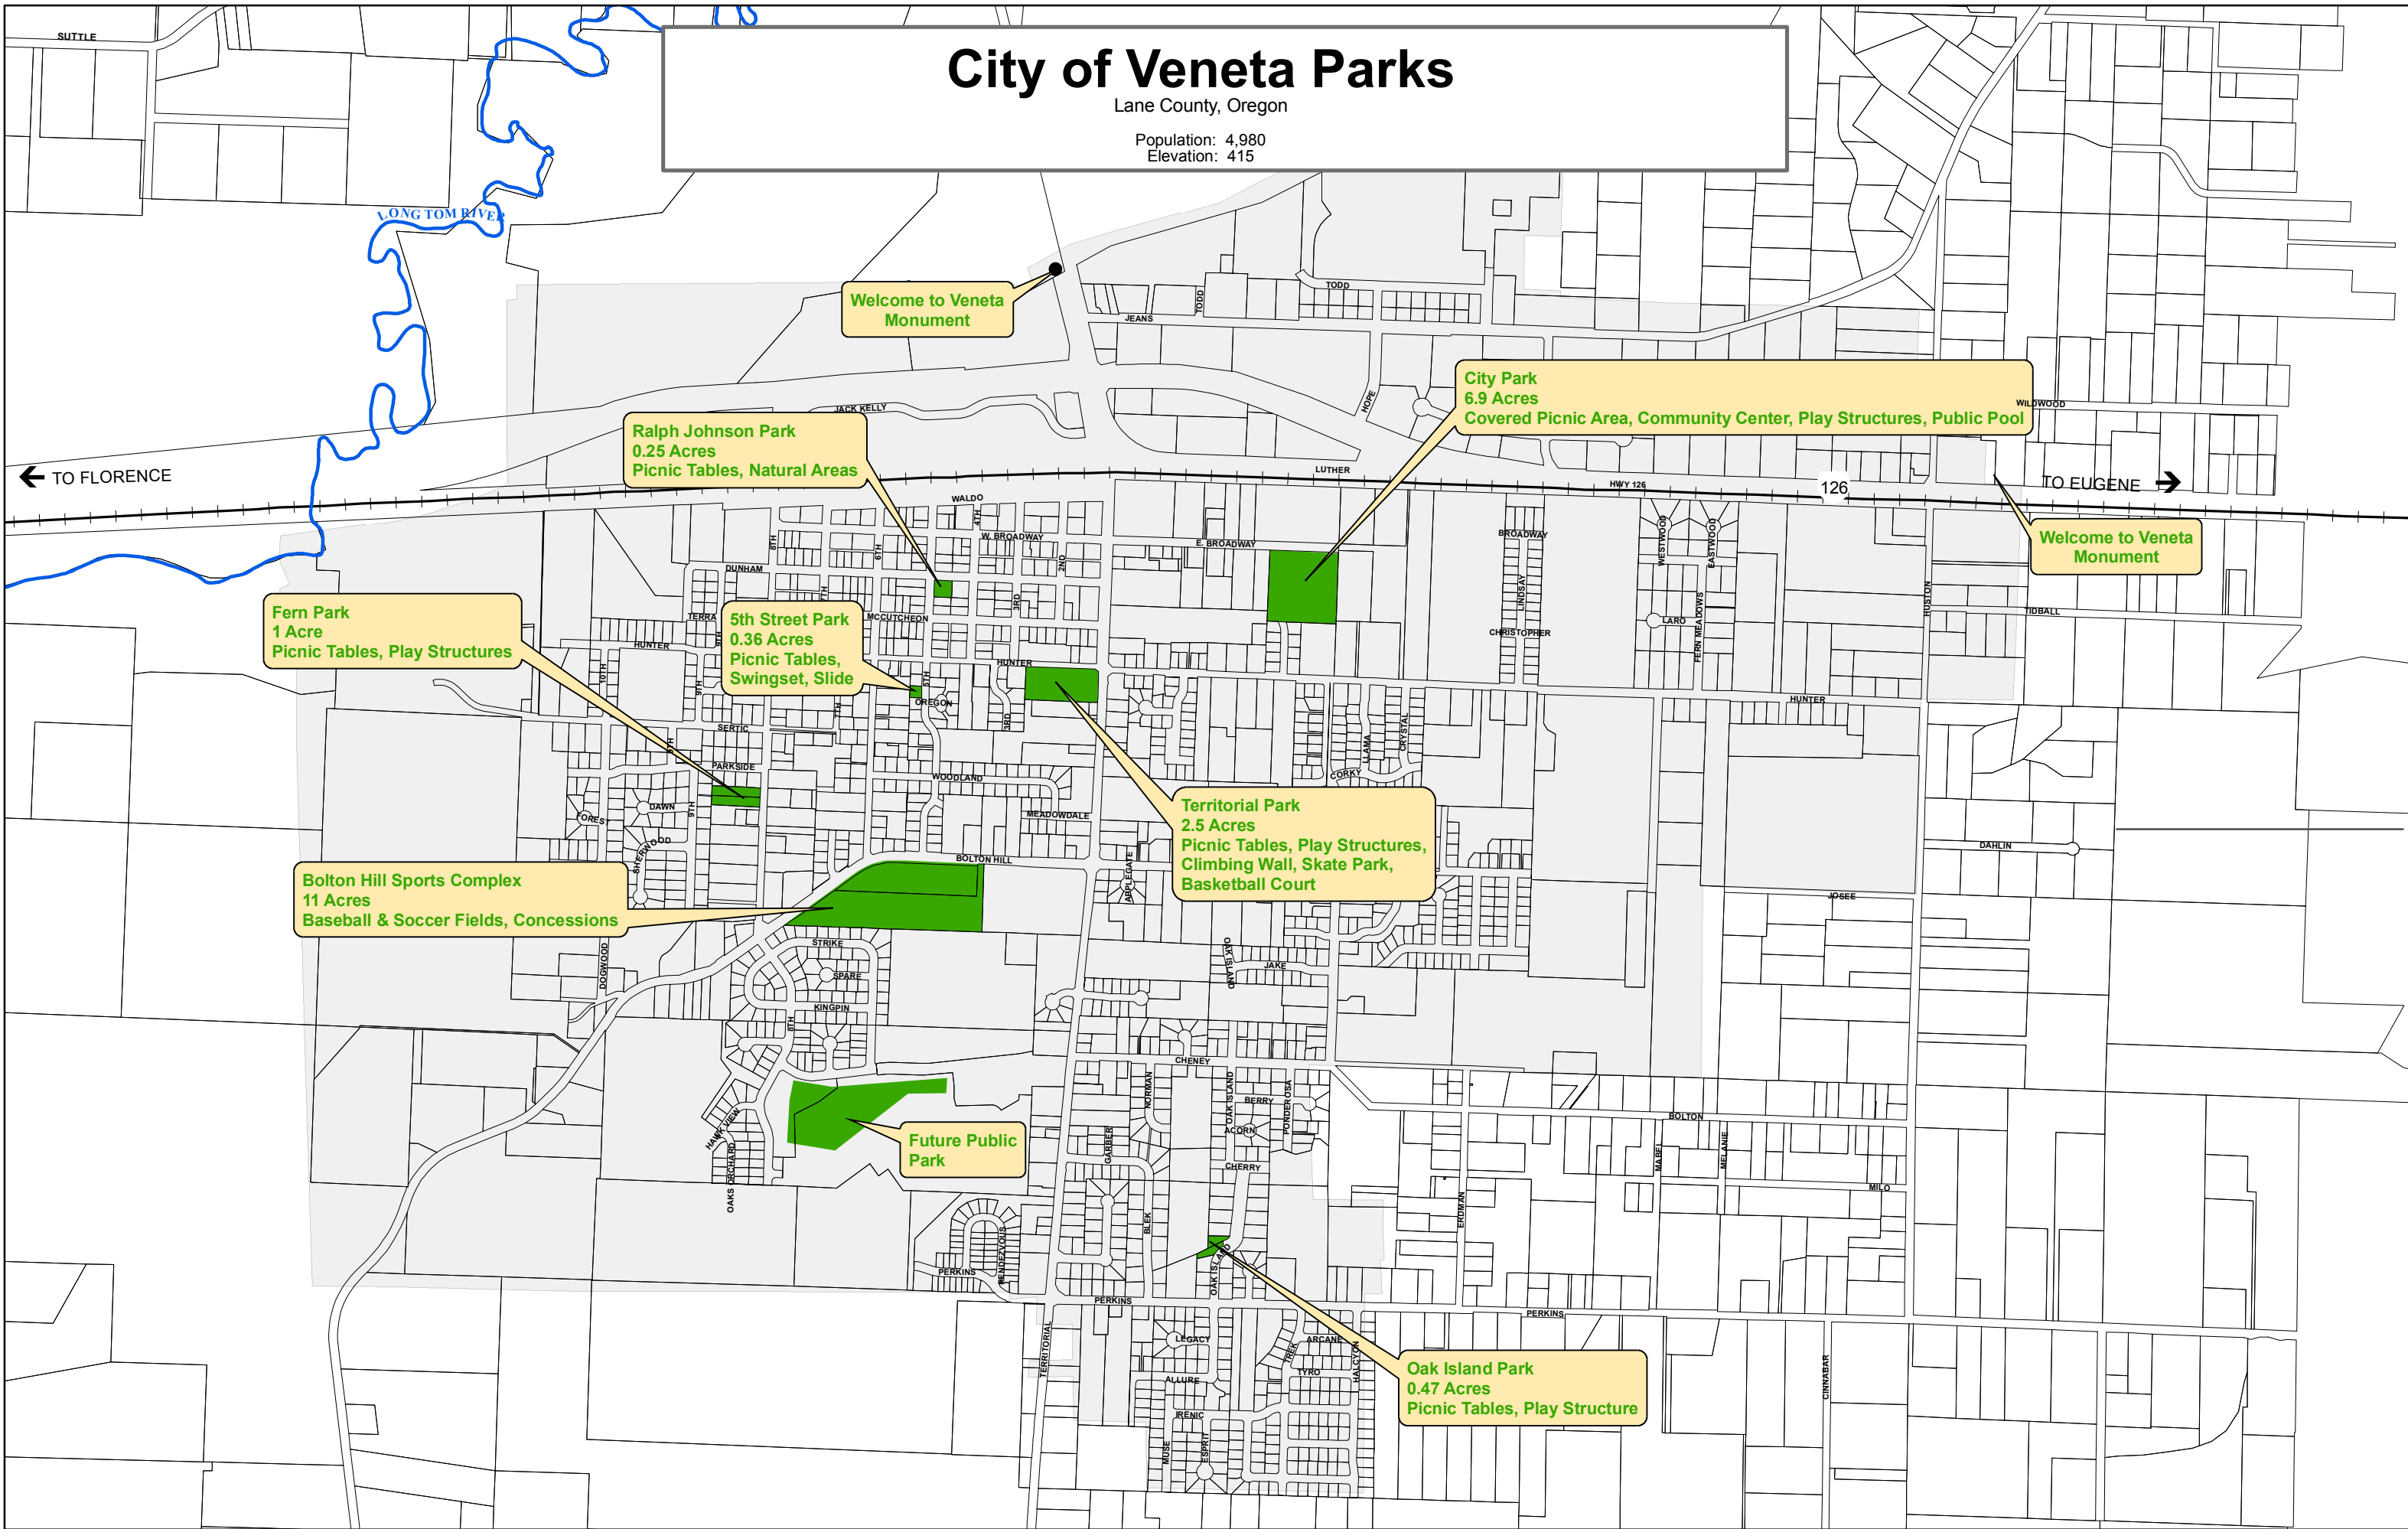

City of Veneta Parks

Lane County, Oregon

Population: 4,980
Elevation: 415

Fern Park
1 Acre
Picnic Tables, Play Structures

Ralph Johnson Park
0.25 Acres
Picnic Tables, Natural Areas

5th Street Park
0.36 Acres
Picnic Tables, Swingset, Slide

Bolton Hill Sports Complex
11 Acres
Baseball & Soccer Fields, Concessions

Future Public Park

Territorial Park
2.5 Acres
Picnic Tables, Play Structures, Climbing Wall, Skate Park, Basketball Court

Oak Island Park
0.47 Acres
Picnic Tables, Play Structure

City Park
6.9 Acres
Covered Picnic Area, Community Center, Play Structures, Public Pool

Welcome to Veneta Monument

Welcome to Veneta Monument